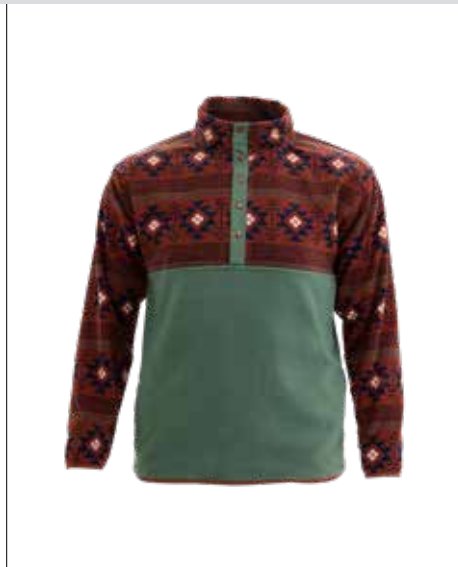

AZTEC/GREEN